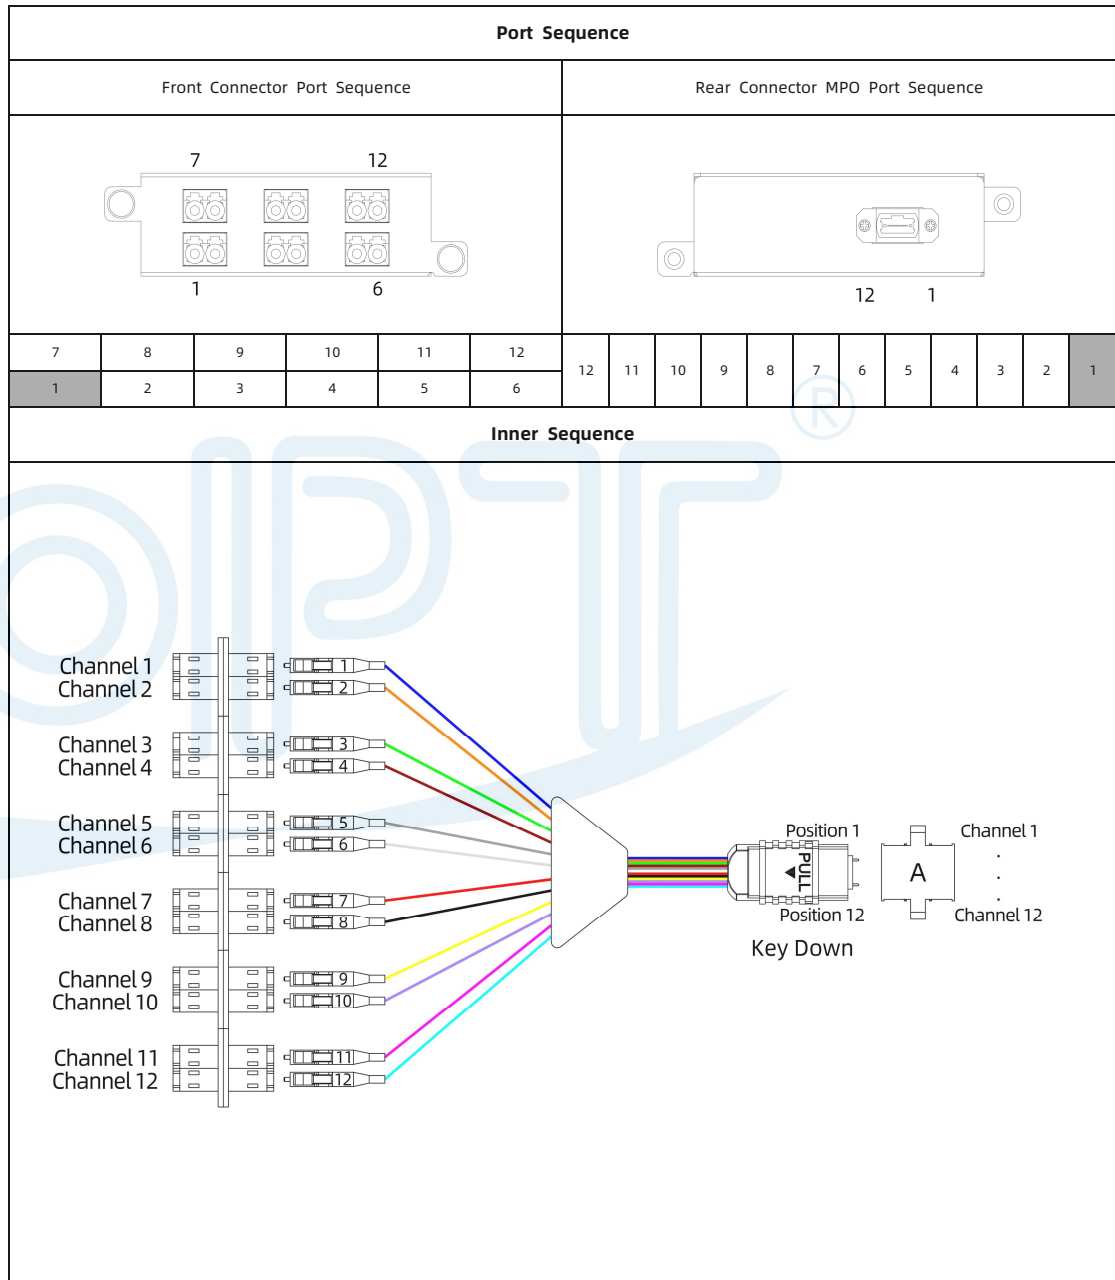

Revision: A/0

LINEAR SPECIFICATION

JFOPP-MPO10-A-002 MPO Cassettes

Author	Auditor	Approver

Configuration	
Fiber Count	12 x 1 Fibers
Fiber Mode	SM: OS2 9/125 μm MM: OM3 50/125 μm ; OM4 50/125 μm
Front Connector	SM: LC Connector With UPC/APC Polish MM: LC Connector With UPC Polish
Front Adapter	LC Duplex
Rear Connector	SM: MPO/MTP Connector With Male Ferrules And PC Polish MM: MPO/MTP Connector With Male Ferrules And APC Polish
Rear Adapter	MPO/MTP Adapter The Key In Different Directions
Polarity Type	Type A

Configuration	
Fiber Count	12 × 2 Fibers
Fiber Mode	SM: OS2 9/125 μm MM: OM3 50/125 μm ; OM4 50/125 μm
Front Connector	SM: LC Connector With UPC/APC Polish MM: LC Connector With UPC Polish
Front Adapter	LC Quadplex
Rear Connector	SM: MPO/MTP Connector With Male Ferrules And PC Polish MM: MPO/MTP Connector With Male Ferrules And APC Polish
Rear Adapter	MPO/MTP Adapter The Key In Different Directions
Polarity Type	Type A

Configuration	
Fiber Count	12 x 2 Fibers
Fiber Mode	SM: OS2 9/125 μm MM: OM3 50/125 μm ; OM4 50/125 μm
Front Connector	SM: LC Connector With UPC/APC Polish MM: LC Connector With UPC Polish
Front Adapter	LC Quadplex
Rear Connector	SM: MPO/MTP Connector With Male Ferrules And PC Polish MM: MPO/MTP Connector With Male Ferrules And APC Polish
Rear Adapter	MPO/MTP Adapter The Key In Different Directions
Polarity Type	Type C

Configuration	
Fiber Count	24 × 1 Fibers
Fiber Mode	SM: OS2 9/125 μm MM: OM3 50/125 μm ; OM4 50/125 μm
Front Connector	SM: LC Connector With UPC/APC Polish MM: LC Connector With UPC Polish
Front Adapter	LC Quadplex
Rear Connector	SM: MPO/MTP Connector With Male Ferrules And PC Polish MM: MPO/MTP Connector With Male Ferrules And APC Polish
Rear Adapter	MPO/MTP Adapter The Key In Different Directions
Polarity Type	Type A