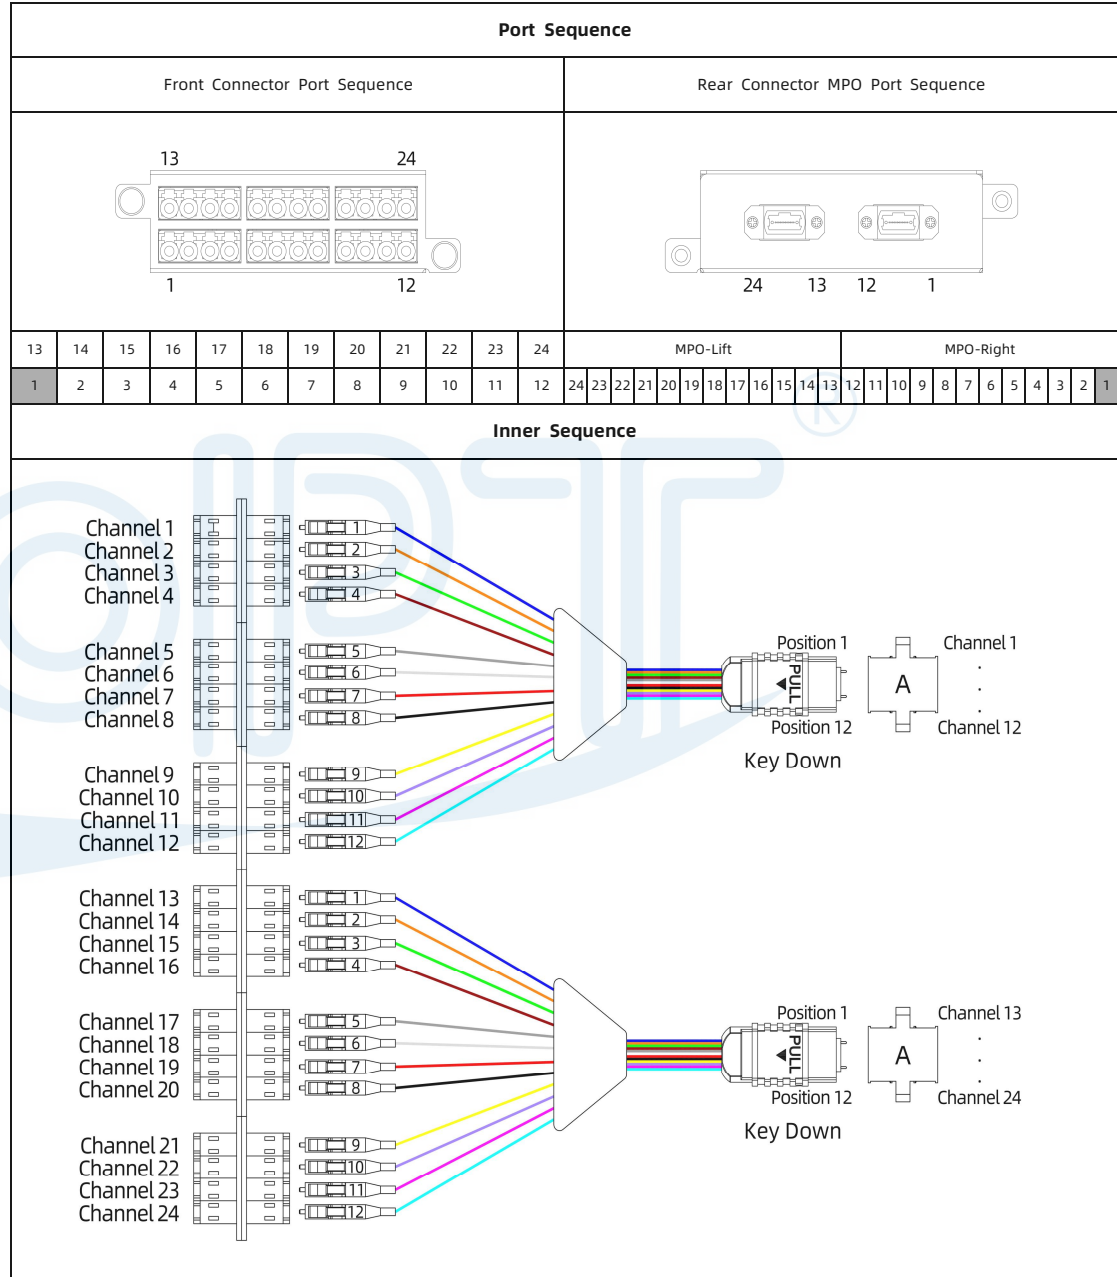

Revision: A/0

LINEAR SPECIFICATION

JFOPP-MPO10-A-002 MPO Cassettes

Author	Auditor	Approver

Configuration	
Fiber Count	12 x 1 Fibers
Fiber Mode	SM: OS2 9/125 μm MM: OM3 50/125 μm ; OM4 50/125 μm
Front Connector	SM: LC Connector With UPC/APC Polish MM: LC Connector With UPC Polish
Front Adapter	LC Duplex
Rear Connector	SM: MPO/MTP Connector With Male Ferrules And PC Polish MM: MPO/MTP Connector With Male Ferrules And APC Polish
Rear Adapter	MPO/MTP Adapter The Key In Different Directions
Polarity Type	Type A

Configuration	
Fiber Count	12 x 1 Fibers
Fiber Mode	SM: OS2 9/125 μm MM: OM3 50/125 μm ; OM4 50/125 μm
Front Connector	SM: LC Connector With UPC/APC Polish MM: LC Connector With UPC Polish
Front Adapter	LC Duplex
Rear Connector	SM: MPO/MTP Connector With Male Ferrules And PC Polish MM: MPO/MTP Connector With Male Ferrules And APC Polish
Rear Adapter	MPO/MTP Adapter The Key In Different Directions
Polarity Type	Type B

Configuration	
Fiber Count	12 × 1 Fibers
Fiber Mode	SM: OS2 9/125 μm MM: OM3 50/125 μm ; OM4 50/125 μm
Front Connector	SM: LC Connector With UPC/APC Polish MM: LC Connector With UPC Polish
Front Adapter	LC Duplex
Rear Connector	SM: MPO/MTP Connector With Male Ferrules And PC Polish MM: MPO/MTP Connector With Male Ferrules And APC Polish
Rear Adapter	MPO/MTP Adapter The Key In Different Directions
Polarity Type	Type C

Configuration	
Fiber Count	12 × 2 Fibers
Fiber Mode	SM: OS2 9/125 μm MM: OM3 50/125 μm ; OM4 50/125 μm
Front Connector	SM: LC Connector With UPC/APC Polish MM: LC Connector With UPC Polish
Front Adapter	LC Quadplex
Rear Connector	SM: MPO/MTP Connector With Male Ferrules And PC Polish MM: MPO/MTP Connector With Male Ferrules And APC Polish
Rear Adapter	MPO/MTP Adapter The Key In Different Directions
Polarity Type	Type A