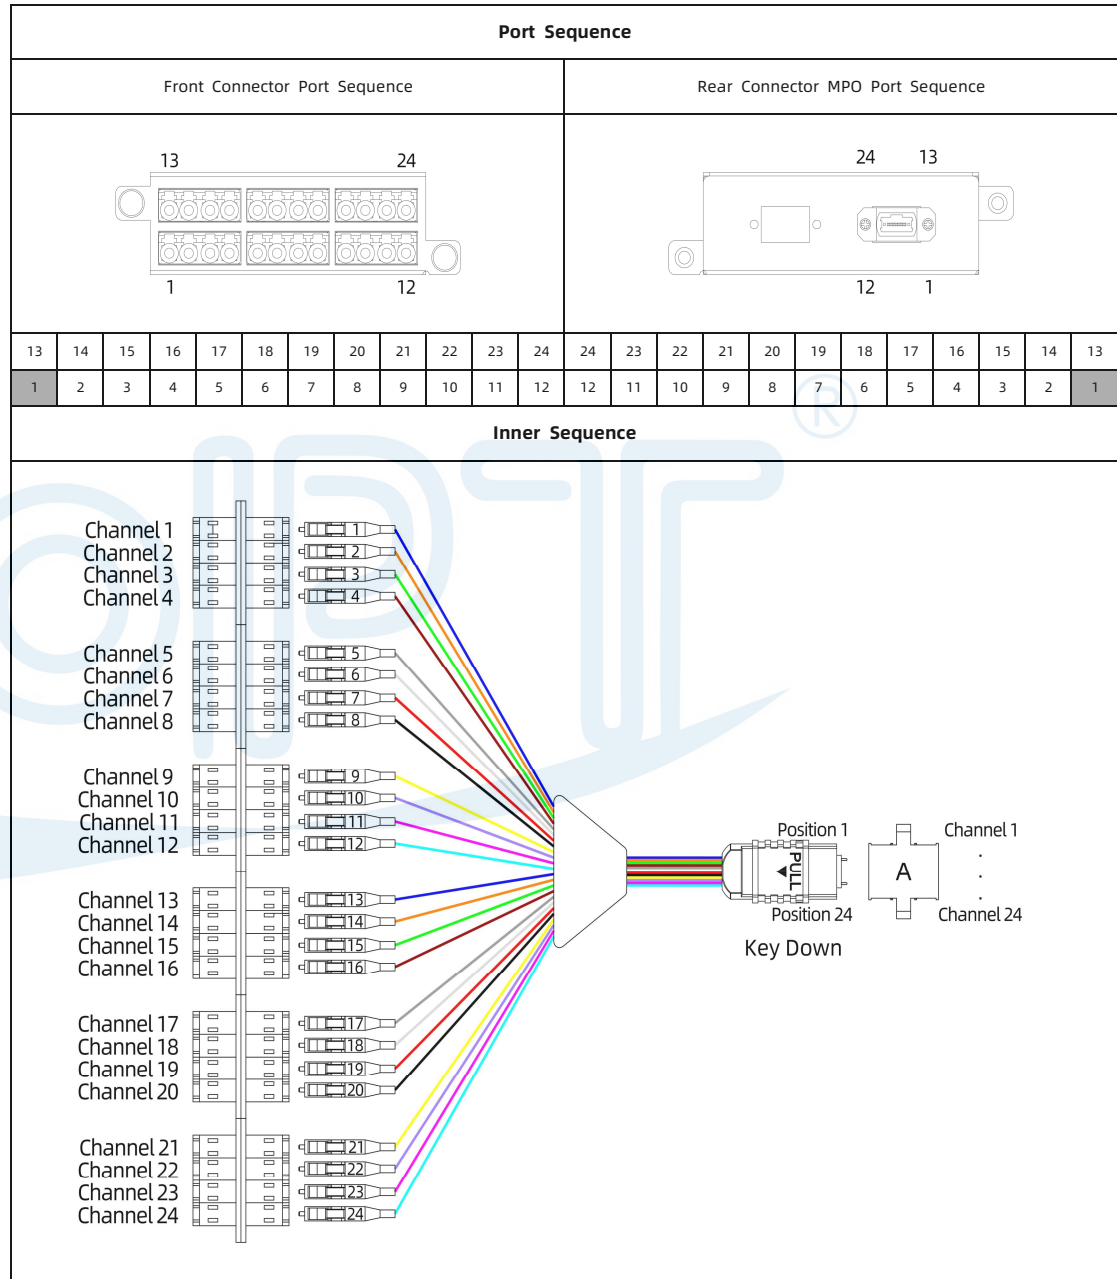

Configuration	
Fiber Count	12 × 2 Fibers
Fiber Mode	SM: OS2 9/125 μm MM: OM3 50/125 μm ; OM4 50/125 μm
Front Connector	SM: LC Connector With UPC/APC Polish MM: LC Connector With UPC Polish
Front Adapter	LC Quadplex
Rear Connector	SM: MPO/MTP Connector With Male Ferrules And PC Polish MM: MPO/MTP Connector With Male Ferrules And APC Polish
Rear Adapter	MPO/MTP Adapter The Key In Different Directions
Polarity Type	Type A

Configuration	
Fiber Count	12 × 2 Fibers
Fiber Mode	SM: OS2 9/125 μm MM: OM3 50/125 μm ; OM4 50/125 μm
Front Connector	SM: LC Connector With UPC/APC Polish MM: LC Connector With UPC Polish
Front Adapter	LC Quadplex
Rear Connector	SM: MPO/MTP Connector With Male Ferrules And PC Polish MM: MPO/MTP Connector With Male Ferrules And APC Polish
Rear Adapter	MPO/MTP Adapter The Key In Different Directions
Polarity Type	Type B

Configuration	
Fiber Count	12 x 2 Fibers
Fiber Mode	SM: OS2 9/125 μm MM: OM3 50/125 μm ; OM4 50/125 μm
Front Connector	SM: LC Connector With UPC/APC Polish MM: LC Connector With UPC Polish
Front Adapter	LC Quadplex
Rear Connector	SM: MPO/MTP Connector With Male Ferrules And PC Polish MM: MPO/MTP Connector With Male Ferrules And APC Polish
Rear Adapter	MPO/MTP Adapter The Key In Different Directions
Polarity Type	Type C

Configuration	
Fiber Count	24 × 1 Fibers
Fiber Mode	SM: OS2 9/125 μm MM: OM3 50/125 μm ; OM4 50/125 μm
Front Connector	SM: LC Connector With UPC/APC Polish MM: LC Connector With UPC Polish
Front Adapter	LC Quadplex
Rear Connector	SM: MPO/MTP Connector With Male Ferrules And PC Polish MM: MPO/MTP Connector With Male Ferrules And APC Polish
Rear Adapter	MPO/MTP Adapter The Key In Different Directions
Polarity Type	Type A