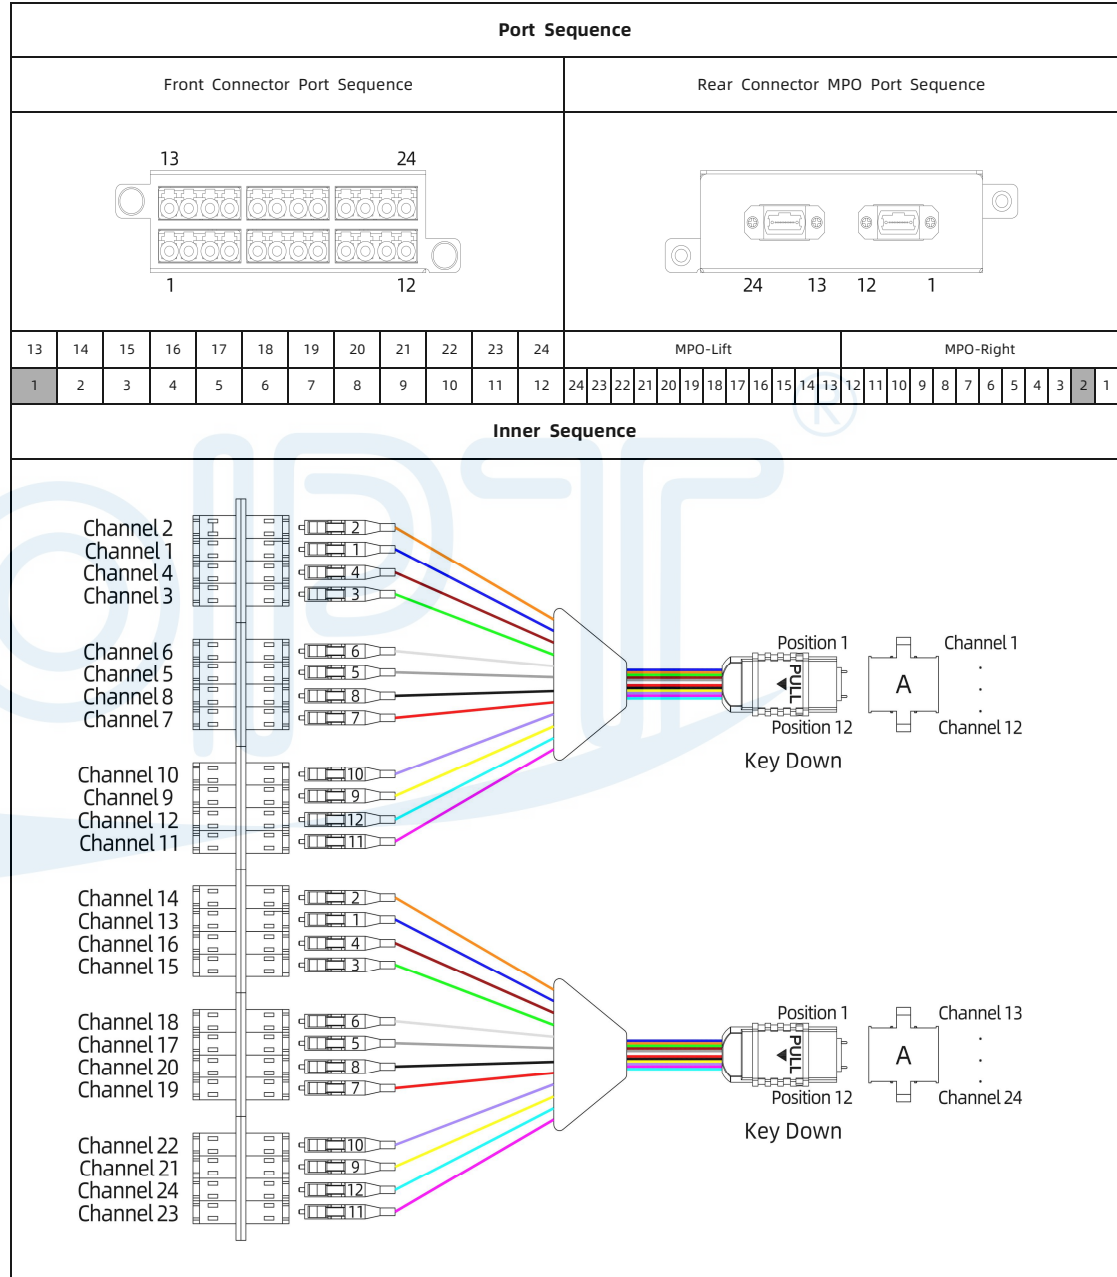

Configuration	
Fiber Count	12 × 2 Fibers
Fiber Mode	SM: OS2 9/125 μm MM: OM3 50/125 μm ; OM4 50/125 μm
Front Connector	SM: LC Connector With UPC/APC Polish MM: LC Connector With UPC Polish
Front Adapter	LC Quadplex
Rear Connector	SM: MPO/MTP Connector With Male Ferrules And PC Polish MM: MPO/MTP Connector With Male Ferrules And APC Polish
Rear Adapter	MPO/MTP Adapter The Key In Different Directions
Polarity Type	Type A

Configuration	
Fiber Count	12 × 2 Fibers
Fiber Mode	SM: OS2 9/125 μm MM: OM3 50/125 μm ; OM4 50/125 μm
Front Connector	SM: LC Connector With UPC/APC Polish MM: LC Connector With UPC Polish
Front Adapter	LC Quadplex
Rear Connector	SM: MPO/MTP Connector With Male Ferrules And PC Polish MM: MPO/MTP Connector With Male Ferrules And APC Polish
Rear Adapter	MPO/MTP Adapter The Key In Different Directions
Polarity Type	Type B

Configuration	
Fiber Count	12 x 2 Fibers
Fiber Mode	SM: OS2 9/125 μm MM: OM3 50/125 μm ; OM4 50/125 μm
Front Connector	SM: LC Connector With UPC/APC Polish MM: LC Connector With UPC Polish
Front Adapter	LC Quadplex
Rear Connector	SM: MPO/MTP Connector With Male Ferrules And PC Polish MM: MPO/MTP Connector With Male Ferrules And APC Polish
Rear Adapter	MPO/MTP Adapter The Key In Different Directions
Polarity Type	Type C

Configuration	
Fiber Count	24 × 1 Fibers
Fiber Mode	SM: OS2 9/125 μm MM: OM3 50/125 μm ; OM4 50/125 μm
Front Connector	SM: LC Connector With UPC/APC Polish MM: LC Connector With UPC Polish
Front Adapter	LC Quadplex
Rear Connector	SM: MPO/MTP Connector With Male Ferrules And PC Polish MM: MPO/MTP Connector With Male Ferrules And APC Polish
Rear Adapter	MPO/MTP Adapter The Key In Different Directions
Polarity Type	Type A