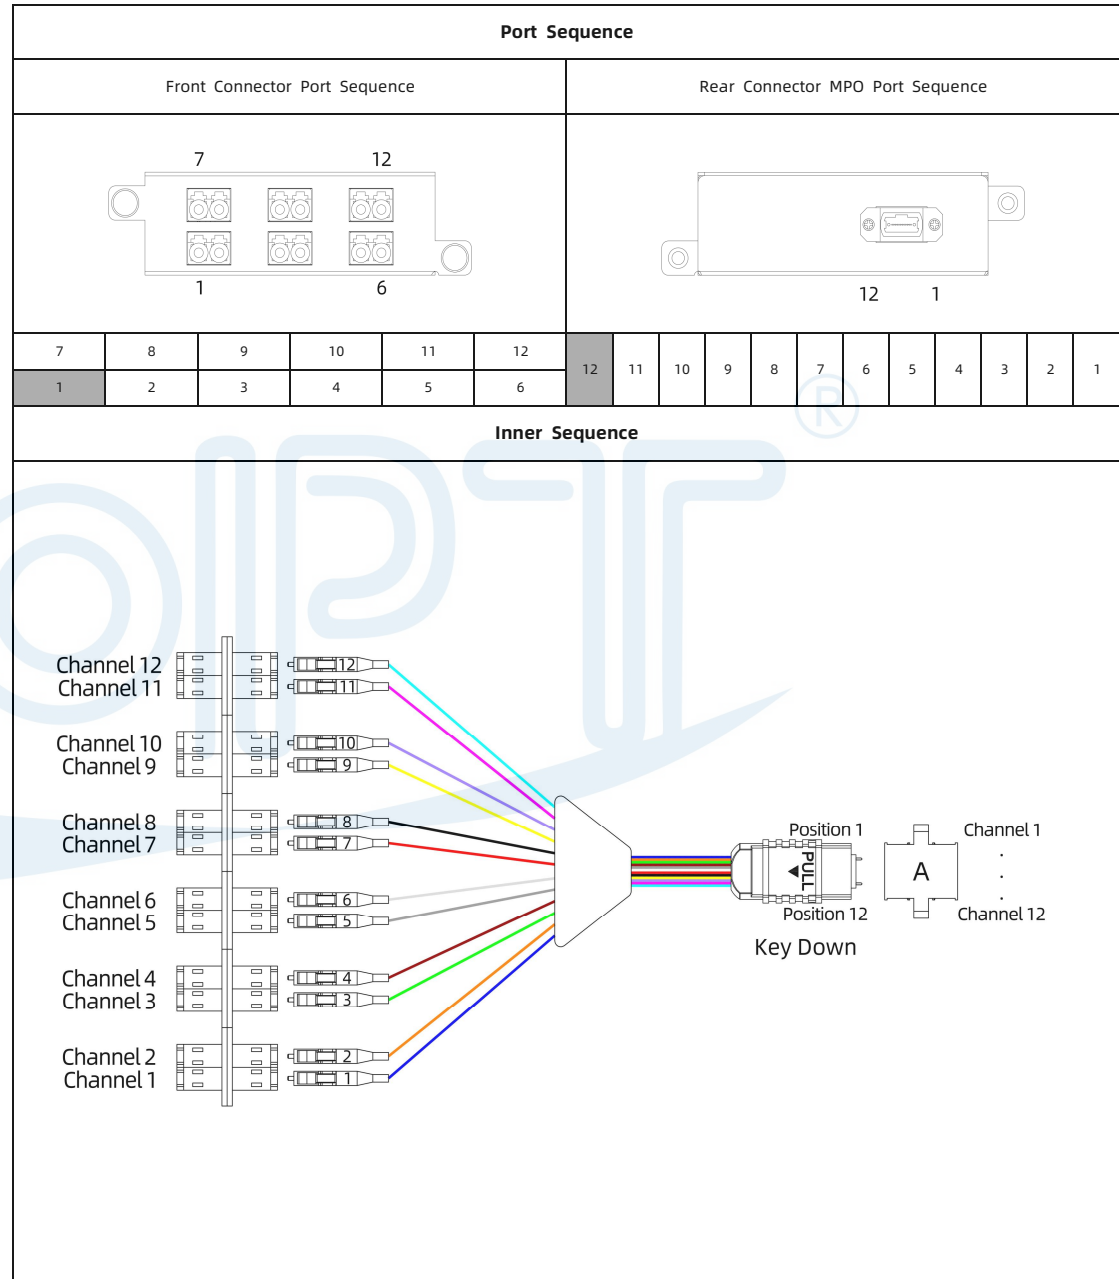

Configuration	
Fiber Count	12 x 1 Fibers
Fiber Mode	SM: OS2 9/125 μm MM: OM3 50/125 μm ; OM4 50/125 μm
Front Connector	SM: LC Connector With UPC/APC Polish MM: LC Connector With UPC Polish
Front Adapter	LC Duplex
Rear Connector	SM: MPO/MTP Connector With Male Ferrules And PC Polish MM: MPO/MTP Connector With Male Ferrules And APC Polish
Rear Adapter	MPO/MTP Adapter The Key In Different Directions
Polarity Type	Type B