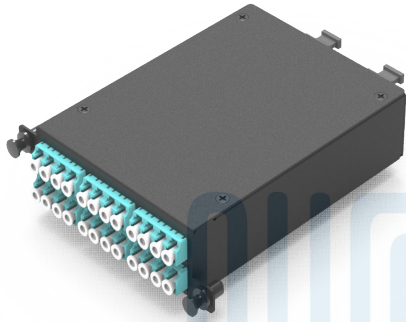

Revision: A/0

LINEAR SPECIFICATION

JFOPP-MPO10-A-002 MPO Cassettes

Author	Auditor	Approver

Configuration	
Fiber Count	12 x 1 Fibers
Fiber Mode	SM: OS2 9/125 μm MM: OM3 50/125 μm ; OM4 50/125 μm
Front Connector	SM: LC Connector With UPC/APC Polish MM: LC Connector With UPC Polish
Front Adapter	LC Duplex
Rear Connector	SM: MPO/MTP Connector With Male Ferrules And PC Polish MM: MPO/MTP Connector With Male Ferrules And APC Polish
Rear Adapter	MPO/MTP Adapter The Key In Different Directions
Polarity Type	Type A

Configuration	
Fiber Count	12 x 1 Fibers
Fiber Mode	SM: OS2 9/125 μm MM: OM3 50/125 μm ; OM4 50/125 μm
Front Connector	SM: LC Connector With UPC/APC Polish MM: LC Connector With UPC Polish
Front Adapter	LC Duplex
Rear Connector	SM: MPO/MTP Connector With Male Ferrules And PC Polish MM: MPO/MTP Connector With Male Ferrules And APC Polish
Rear Adapter	MPO/MTP Adapter The Key In Different Directions
Polarity Type	Type B

Configuration	
Fiber Count	12 × 1 Fibers
Fiber Mode	SM: OS2 9/125 μm MM: OM3 50/125 μm ; OM4 50/125 μm
Front Connector	SM: LC Connector With UPC/APC Polish MM: LC Connector With UPC Polish
Front Adapter	LC Duplex
Rear Connector	SM: MPO/MTP Connector With Male Ferrules And PC Polish MM: MPO/MTP Connector With Male Ferrules And APC Polish
Rear Adapter	MPO/MTP Adapter The Key In Different Directions
Polarity Type	Type C

Configuration	
Fiber Count	12 × 2 Fibers
Fiber Mode	SM: OS2 9/125 μm MM: OM3 50/125 μm ; OM4 50/125 μm
Front Connector	SM: LC Connector With UPC/APC Polish MM: LC Connector With UPC Polish
Front Adapter	LC Quadplex
Rear Connector	SM: MPO/MTP Connector With Male Ferrules And PC Polish MM: MPO/MTP Connector With Male Ferrules And APC Polish
Rear Adapter	MPO/MTP Adapter The Key In Different Directions
Polarity Type	Type A