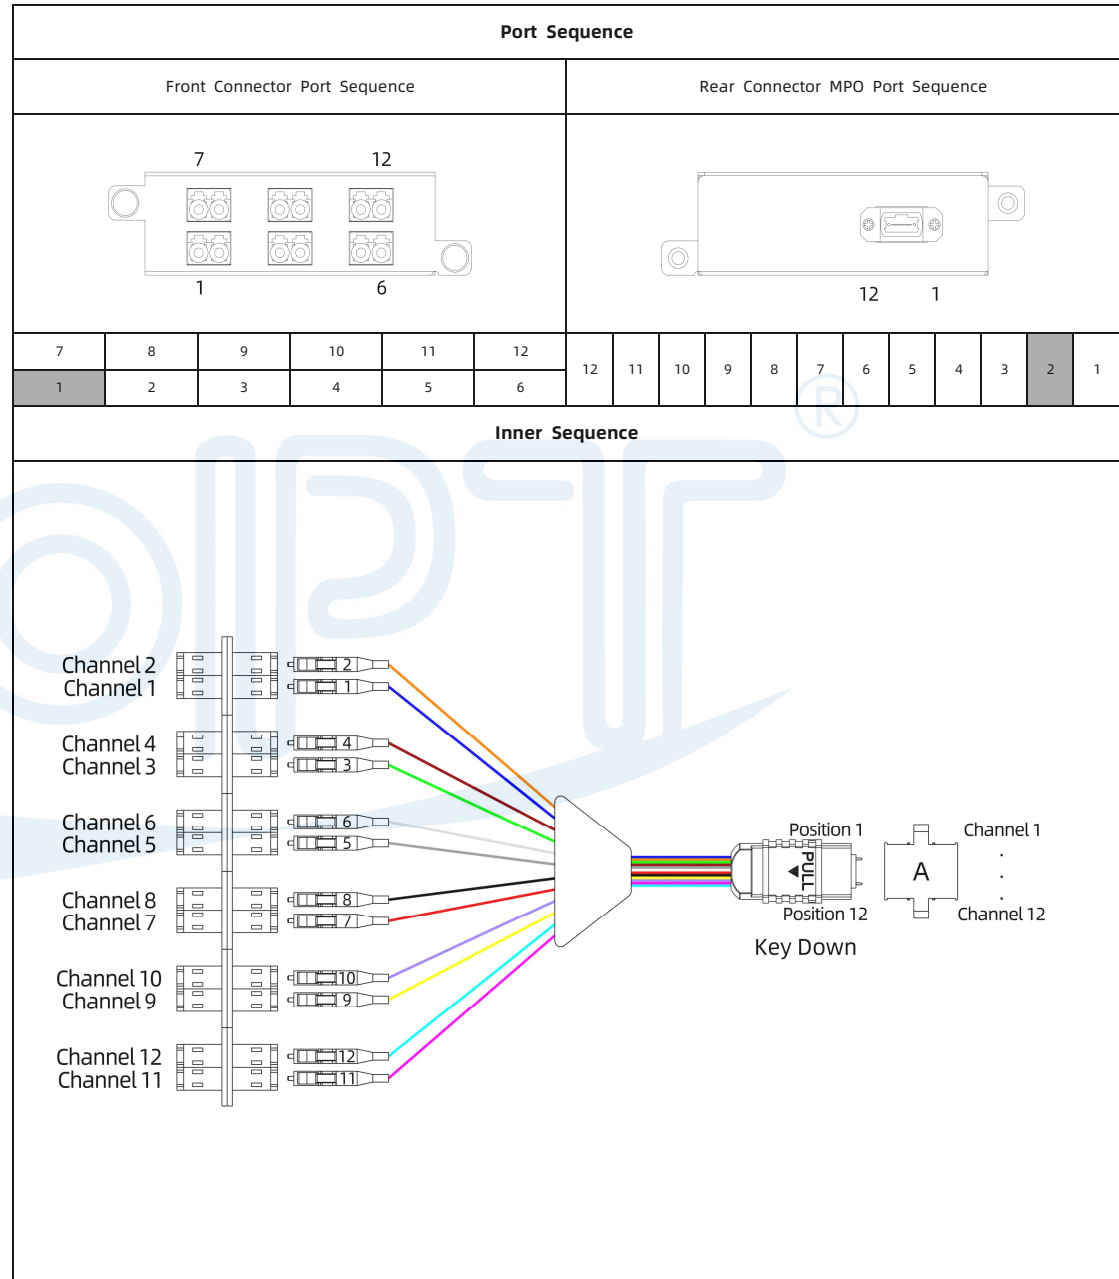

Revision: A/0

LINEAR SPECIFICATION

JFOPP-MPO10-A-002 MPO Cassettes

Author	Auditor	Approver

Configuration	
Fiber Count	12 x 1 Fibers
Fiber Mode	SM: OS2 9/125 μm MM: OM3 50/125 μm ; OM4 50/125 μm
Front Connector	SM: LC Connector With UPC/APC Polish MM: LC Connector With UPC Polish
Front Adapter	LC Duplex
Rear Connector	SM: MPO/MTP Connector With Male Ferrules And PC Polish MM: MPO/MTP Connector With Male Ferrules And APC Polish
Rear Adapter	MPO/MTP Adapter The Key In Different Directions
Polarity Type	Type A

Configuration	
Fiber Count	12 × 2 Fibers
Fiber Mode	SM: OS2 9/125 μm MM: OM3 50/125 μm ; OM4 50/125 μm
Front Connector	SM: LC Connector With UPC/APC Polish MM: LC Connector With UPC Polish
Front Adapter	LC Quadplex
Rear Connector	SM: MPO/MTP Connector With Male Ferrules And PC Polish MM: MPO/MTP Connector With Male Ferrules And APC Polish
Rear Adapter	MPO/MTP Adapter The Key In Different Directions
Polarity Type	Type A

Configuration	
Fiber Count	12 x 2 Fibers
Fiber Mode	SM: OS2 9/125 μm MM: OM3 50/125 μm ; OM4 50/125 μm
Front Connector	SM: LC Connector With UPC/APC Polish MM: LC Connector With UPC Polish
Front Adapter	LC Quadplex
Rear Connector	SM: MPO/MTP Connector With Male Ferrules And PC Polish MM: MPO/MTP Connector With Male Ferrules And APC Polish
Rear Adapter	MPO/MTP Adapter The Key In Different Directions
Polarity Type	Type C

Configuration	
Fiber Count	24 × 1 Fibers
Fiber Mode	SM: OS2 9/125 μm MM: OM3 50/125 μm ; OM4 50/125 μm
Front Connector	SM: LC Connector With UPC/APC Polish MM: LC Connector With UPC Polish
Front Adapter	LC Quadplex
Rear Connector	SM: MPO/MTP Connector With Male Ferrules And PC Polish MM: MPO/MTP Connector With Male Ferrules And APC Polish
Rear Adapter	MPO/MTP Adapter The Key In Different Directions
Polarity Type	Type A