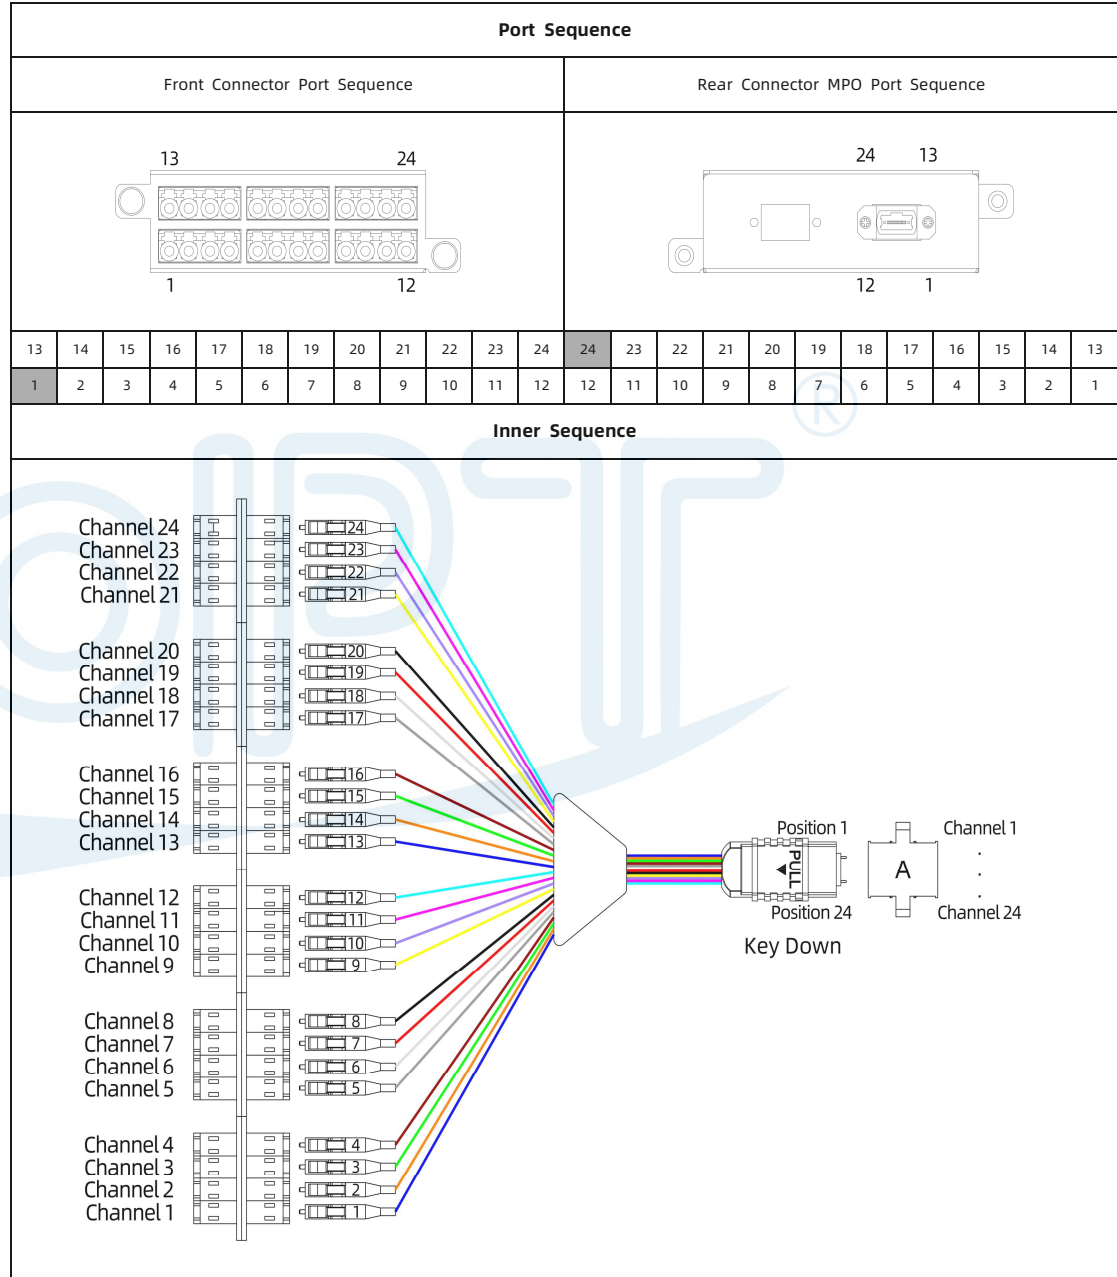

Configuration	
Fiber Count	12 x 2 Fibers
Fiber Mode	SM: OS2 9/125 μm MM: OM3 50/125 μm ; OM4 50/125 μm
Front Connector	SM: LC Connector With UPC/APC Polish MM: LC Connector With UPC Polish
Front Adapter	LC Quadplex
Rear Connector	SM: MPO/MTP Connector With Male Ferrules And PC Polish MM: MPO/MTP Connector With Male Ferrules And APC Polish
Rear Adapter	MPO/MTP Adapter The Key In Different Directions
Polarity Type	Type C

Configuration	
Fiber Count	24 × 1 Fibers
Fiber Mode	SM: OS2 9/125 μm MM: OM3 50/125 μm ; OM4 50/125 μm
Front Connector	SM: LC Connector With UPC/APC Polish MM: LC Connector With UPC Polish
Front Adapter	LC Quadplex
Rear Connector	SM: MPO/MTP Connector With Male Ferrules And PC Polish MM: MPO/MTP Connector With Male Ferrules And APC Polish
Rear Adapter	MPO/MTP Adapter The Key In Different Directions
Polarity Type	Type A

Configuration	
Fiber Count	24 × 1 Fibers
Fiber Mode	SM: OS2 9/125 μm MM: OM3 50/125 μm ; OM4 50/125 μm
Front Connector	SM: LC Connector With UPC/APC Polish MM: LC Connector With UPC Polish
Front Adapter	LC Quadplex
Rear Connector	SM: MPO/MTP Connector With Male Ferrules And PC Polish MM: MPO/MTP Connector With Male Ferrules And APC Polish
Rear Adapter	MPO/MTP Adapter The Key In Different Directions
Polarity Type	Type B

Configuration	
Fiber Count	24 × 1 Fibers
Fiber Mode	SM: OS2 9/125 μm MM: OM3 50/125 μm ; OM4 50/125 μm
Front Connector	SM: LC Connector With UPC/APC Polish MM: LC Connector With UPC Polish
Front Adapter	LC Quadplex
Rear Connector	SM: MPO/MTP Connector With Male Ferrules And PC Polish MM: MPO/MTP Connector With Male Ferrules And APC Polish
Rear Adapter	MPO/MTP Adapter The Key In Different Directions
Polarity Type	Type C