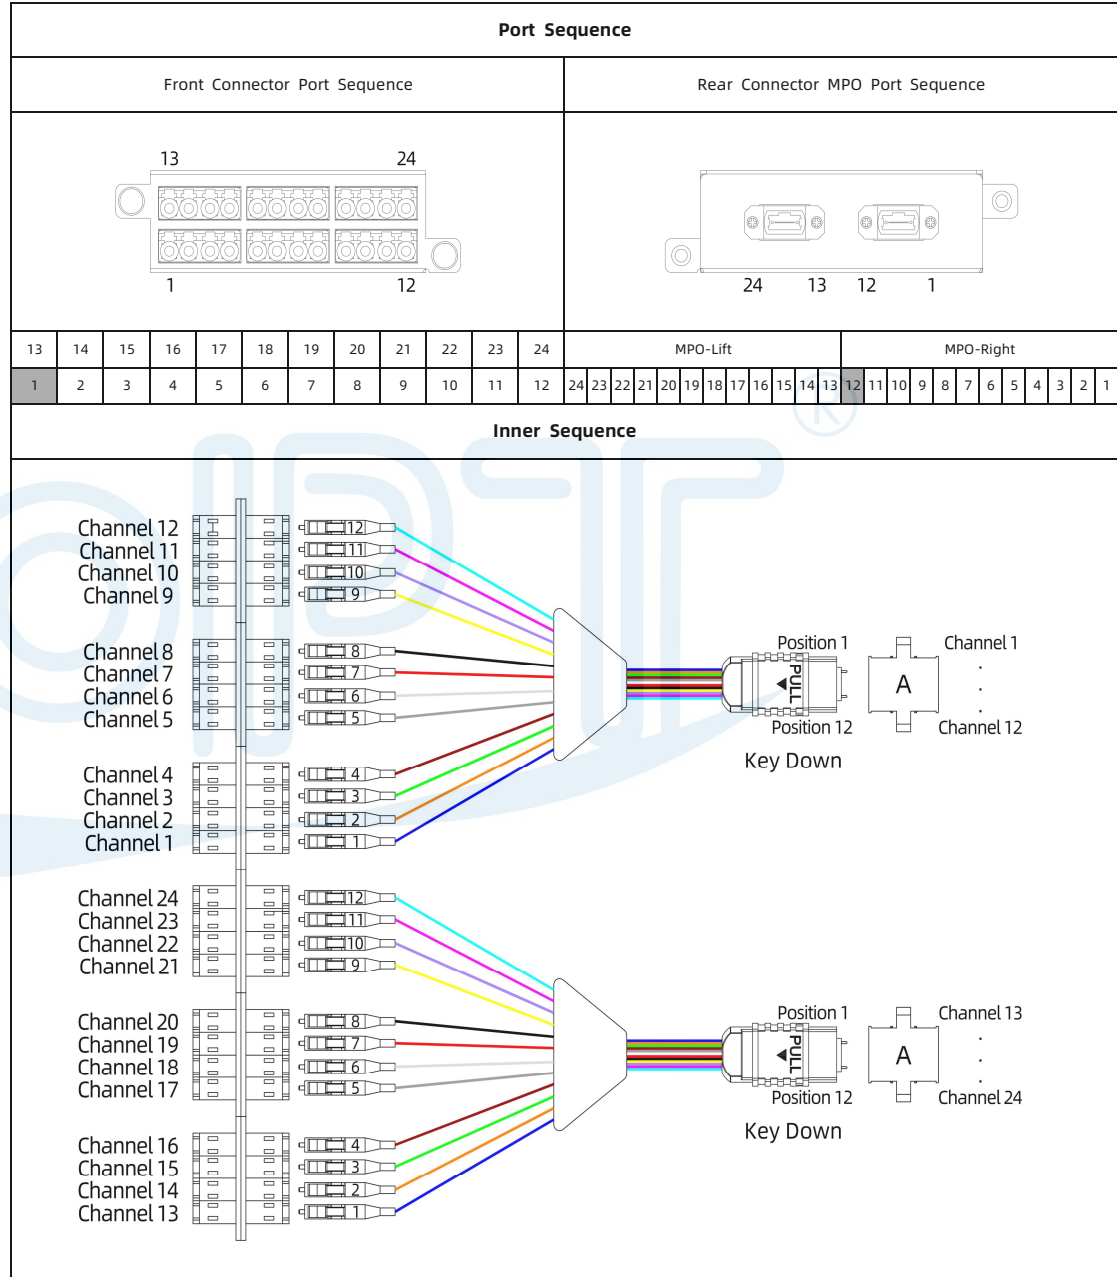

Configuration	
Fiber Count	12 × 1 Fibers
Fiber Mode	SM: OS2 9/125 μm MM: OM3 50/125 μm ; OM4 50/125 μm
Front Connector	SM: LC Connector With UPC/APC Polish MM: LC Connector With UPC Polish
Front Adapter	LC Duplex
Rear Connector	SM: MPO/MTP Connector With Male Ferrules And PC Polish MM: MPO/MTP Connector With Male Ferrules And APC Polish
Rear Adapter	MPO/MTP Adapter The Key In Different Directions
Polarity Type	Type C

Configuration	
Fiber Count	12 × 2 Fibers
Fiber Mode	SM: OS2 9/125 μm MM: OM3 50/125 μm ; OM4 50/125 μm
Front Connector	SM: LC Connector With UPC/APC Polish MM: LC Connector With UPC Polish
Front Adapter	LC Quadplex
Rear Connector	SM: MPO/MTP Connector With Male Ferrules And PC Polish MM: MPO/MTP Connector With Male Ferrules And APC Polish
Rear Adapter	MPO/MTP Adapter The Key In Different Directions
Polarity Type	Type A

Configuration	
Fiber Count	12 x 2 Fibers
Fiber Mode	SM: OS2 9/125 μm MM: OM3 50/125 μm ; OM4 50/125 μm
Front Connector	SM: LC Connector With UPC/APC Polish MM: LC Connector With UPC Polish
Front Adapter	LC Quadplex
Rear Connector	SM: MPO/MTP Connector With Male Ferrules And PC Polish MM: MPO/MTP Connector With Male Ferrules And APC Polish
Rear Adapter	MPO/MTP Adapter The Key In Different Directions
Polarity Type	Type C

Configuration	
Fiber Count	24 × 1 Fibers
Fiber Mode	SM: OS2 9/125 μm MM: OM3 50/125 μm ; OM4 50/125 μm
Front Connector	SM: LC Connector With UPC/APC Polish MM: LC Connector With UPC Polish
Front Adapter	LC Quadplex
Rear Connector	SM: MPO/MTP Connector With Male Ferrules And PC Polish MM: MPO/MTP Connector With Male Ferrules And APC Polish
Rear Adapter	MPO/MTP Adapter The Key In Different Directions
Polarity Type	Type A