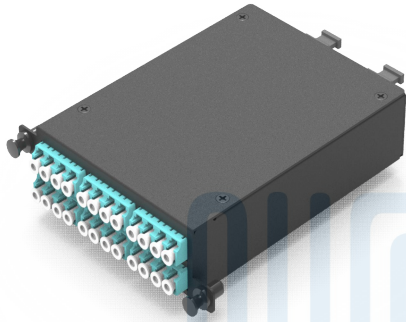

Configuration	
Fiber Count	12 x 2 Fibers
Fiber Mode	SM: OS2 9/125 μm MM: OM3 50/125 μm ; OM4 50/125 μm
Front Connector	SM: LC Connector With UPC/APC Polish MM: LC Connector With UPC Polish
Front Adapter	LC Quadplex
Rear Connector	SM: MPO/MTP Connector With Male Ferrules And PC Polish MM: MPO/MTP Connector With Male Ferrules And APC Polish
Rear Adapter	MPO/MTP Adapter The Key In Different Directions
Polarity Type	Type C